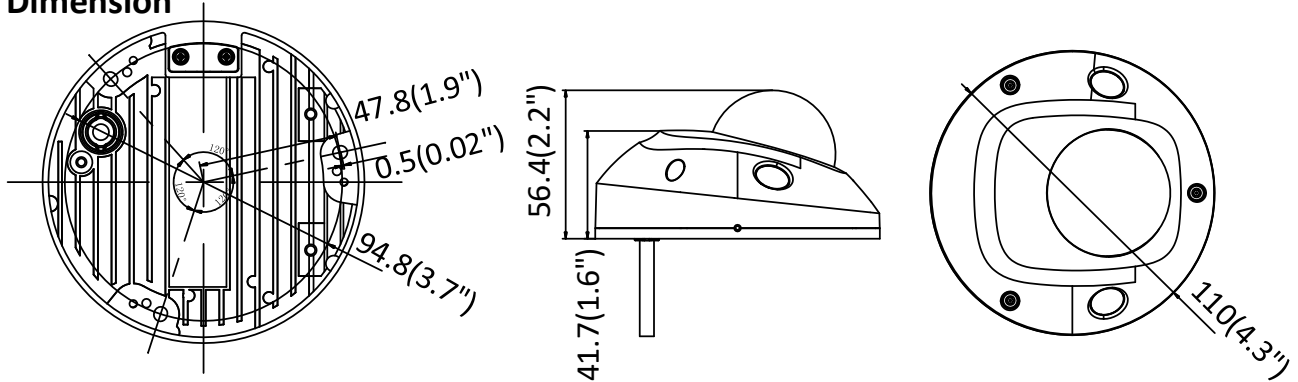

Dimension

Accessory

DS-1280ZJ-DM46
Junction Box

Distributed by